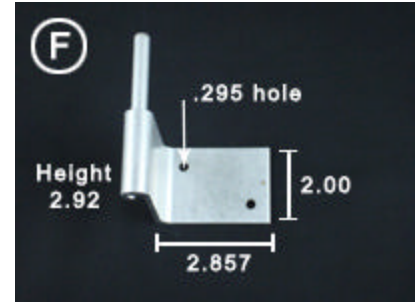

Board and Batten Colonial Hinge with Pin

HV Colonial Hinge with Pin

HV Colonial Flat Hinge

Board and Batten Flat Hinge

Board and Batten Wall Mount Hinge

HV Colonial Wall Mount Hinge

Colonial Single Wall Mount Hinge

Colonial Flat Hinge

Colonial Flat Hinge with Pin

Non Impact Colonial Bifold Flat Hinge with Pin

Non Impact Colonial Bifold Hinge

Colonial Wall Mount

Colonial Double Wall Mount Hinge

Bahama Lock Down Bracket for Block